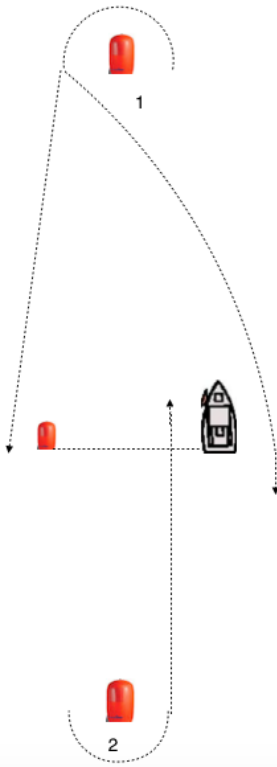

Sonata National Championships 2024 SI's Supplement to Appendix A

COURSE LB	
Course Designation	Course to be sailed
LB1	1p, 2p, S/F
LB2	1p, 2p, S/F, 1p, 2p, S/F
LB3	1p, 2p, S/F, 1p, 2p, S/F, 1p, 2p, S/F
LB4, LB5 or LB6	and so on
<p>The start line (S/F) will be the line between a staff/mast displaying an orange flag on the committee boat and the course side of a white inflatable buoy.</p> <p>The finish line (S/F) will be the line between a staff/mast displaying a blue flag on the committee boat and the course side of a white inflatable buoy.</p>	
<p>Buoys 1 and 2 will be orange inflatable buoys.</p> <p>While sailing the course between buoy 1 and buoy 2 boats may pass on either side or through the S/F line.</p> <p>While sailing the course between buoy 2 and buoy 1 boats shall pass through the S/F line.</p>	

COURSE LC	
Course Designation	Course to be sailed
LC1	1p, 2p, 3p, S/F
LC2	1p, 2p, 3p, S/F, 1p, 2p, 3p, S/F
LC3	1p, 2p, 3p, S/F, 1p, 2p, 3p, S/F, 1p, 2p, 3p, S/F
LC4, LC5 or LC6	and so on
<p>The start line (S/F) will be the line between a staff/mast displaying an orange flag on the committee boat and the course side of a white inflatable buoy.</p> <p>The finish line (S/F) will be the line between a staff/mast displaying a blue flag on the committee boat and the course side of a white inflatable buoy.</p>	
<p>Buoys 1 and 3 will be orange inflatable buoys. Buoy 2 will be a white inflatable buoy.</p> <p>While sailing the course between buoy 2 and buoy 3 boats may pass on either side or through the S/F line.</p> <p>While sailing the course between buoy 3 and buoy 1 boats shall pass through the S/F line.</p>	