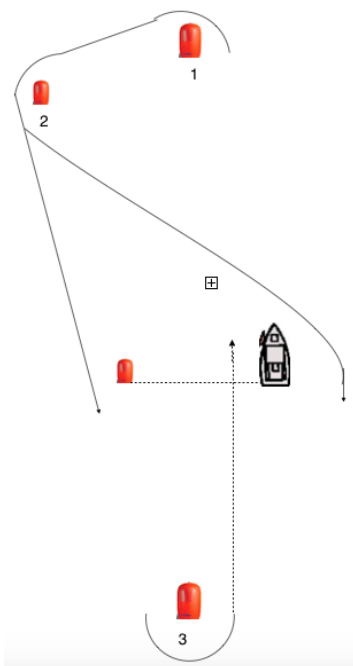

Sonata National Championships 2024 SI's Supplement to Appendix A

COURSE LB	
Course Designation	Course to be sailed
LB1	1p, 2p, S/F
LB2	1p, 2p, S/F, 1p, 2p, S/F
LB3	1p, 2p, S/F, 1p, 2p, S/F, 1p, 2p, S/F
LB4, LB5 or LB6	and so on
<p>The start line (S/F) will be the line between a staff/mast displaying an orange flag on the committee boat and the course side of a white inflatable buoy.</p> <p>The finish line (S/F) will be the line between a staff/mast displaying a blue flag on the committee boat and the course side of a white inflatable buoy.</p>	
<p>Buoys 1 and 2 will be orange inflatable buoys.</p> <p>While sailing the course between buoy 1 and buoy 2 boats may pass on either side or through the S/F line.</p> <p>While sailing the course between buoy 2 and buoy 1 boats shall pass through the S/F line.</p>	

COURSE LC	
Course Designation	Course to be sailed
LC1	1p, 2p, 3p, S/F
LC2	1p, 2p, 3p, S/F, 1p, 2p, 3p, S/F
LC3	1p, 2p, 3p, S/F, 1p, 2p, 3p, S/F, 1p, 2p, 3p, S/F
LC4, LC5 or LC6	and so on
<p>The start line (S/F) will be the line between a staff/mast displaying an orange flag on the committee boat and the course side of a white inflatable buoy.</p> <p>The finish line (S/F) will be the line between a staff/mast displaying a blue flag on the committee boat and the course side of a white inflatable buoy.</p>	
<p>Buoys 1 and 3 will be orange inflatable buoys. Buoy 2 will be a white inflatable buoy.</p> <p>While sailing the course between buoy 2 and buoy 3 boats may pass on either side or through the S/F line.</p> <p>While sailing the course between buoy 3 and buoy 1 boats shall pass through the S/F line.</p>	